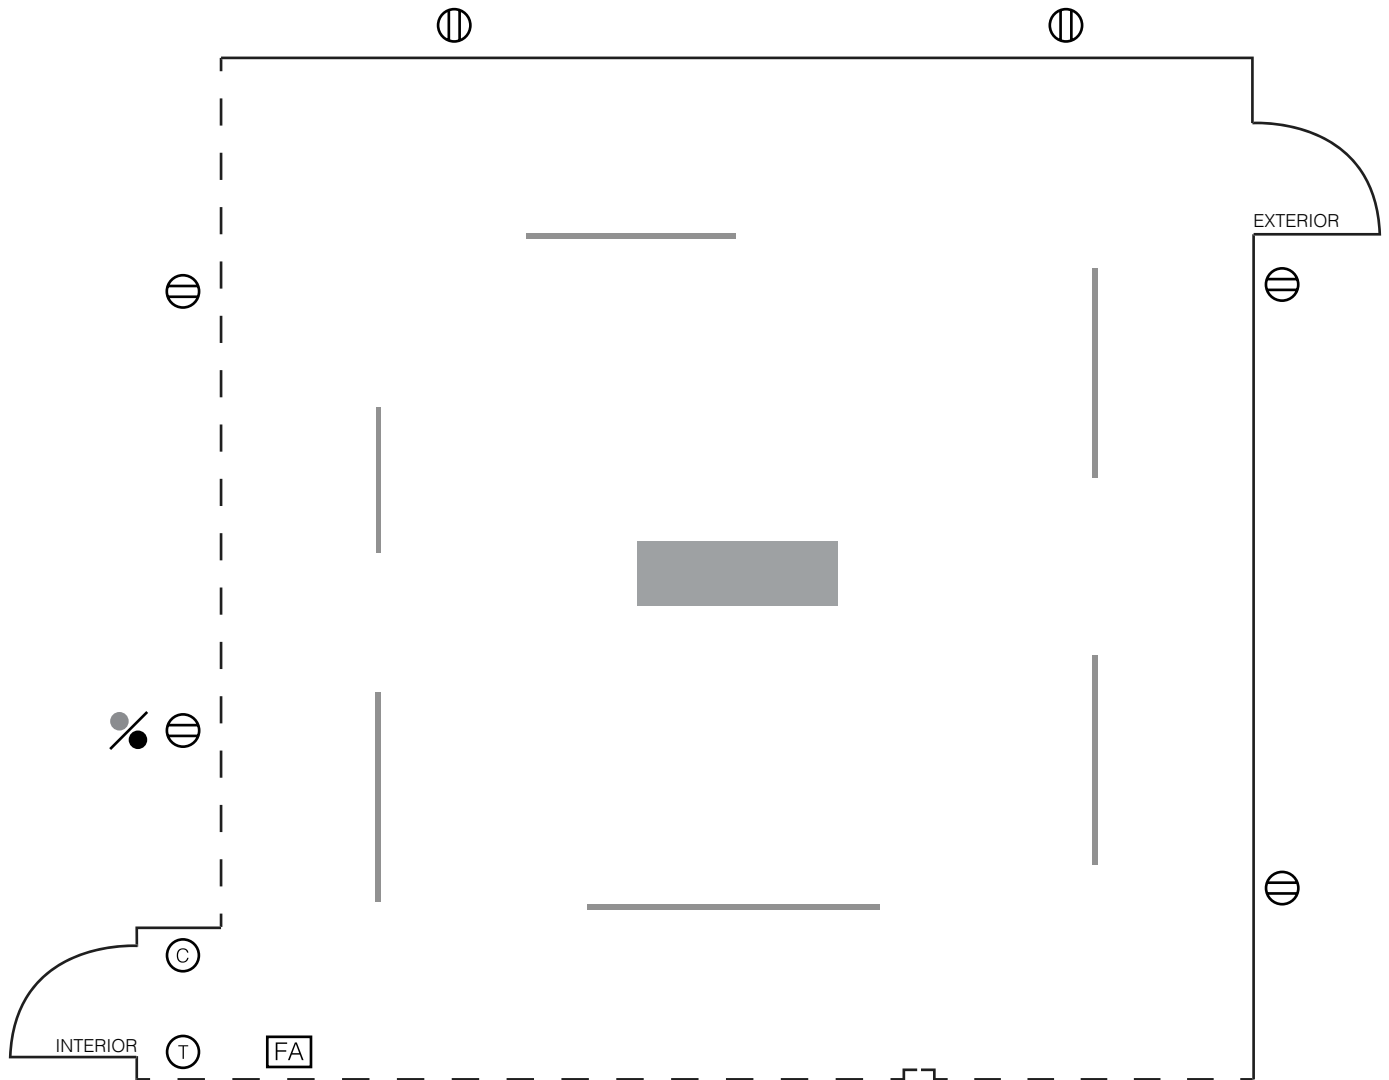

phyllis
straus
gallery

FLOOR PLAN

- DRYWALL
- - MAGNETIZED WALL*
- TRACK LIGHTING
- PROJECTOR + SPEAKERS**
- ⊘ THERMOSTAT
- FA FIRE ALARM
- ⊖ 15-AMP DUPLEX RECEPTABLE OUTLET
- ⊙ ⊙ CEILING/TRACK LIGHTING OUTLETS

1 ft. —
5 ft. —————

*Do not penetrate
**360° rotation